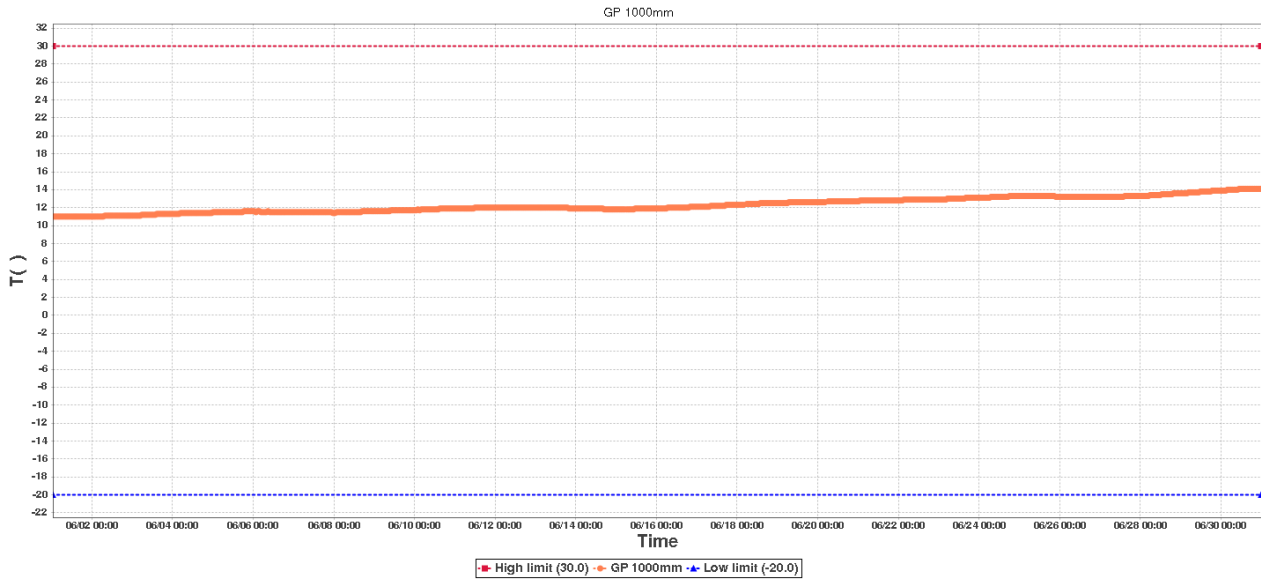

File Generated: 2019/07/02 03:30:50

RCW-600WiFi Data Log

Device Information

Device ID:	02849871144083001802	Device SUB-ID:	0
Device Name:	Ground Prob-2	Device Model:	RCW-600WiFi

Description:

Hours to monitor: 719.0

GP 1000mmSummary

High limit:	30.0	Start Time:	2019/06/01 00:48:15(GMT+01:00)
Low limit:	-20.0	End Time:	2019/06/30 23:51:34(GMT+01:00)
Max:	14.1	Data Points:	713
Min:	11.0		
Average:	12.29		

AirSummary

High limit:	30.0	Start Time:	2019/06/01 00:48:15(GMT+01:00)
Low limit:	-20.0	End Time:	2019/06/30 23:51:34(GMT+01:00)
Max:	27.0	Data Points:	713
Min:	3.3		
Average:	13.41		