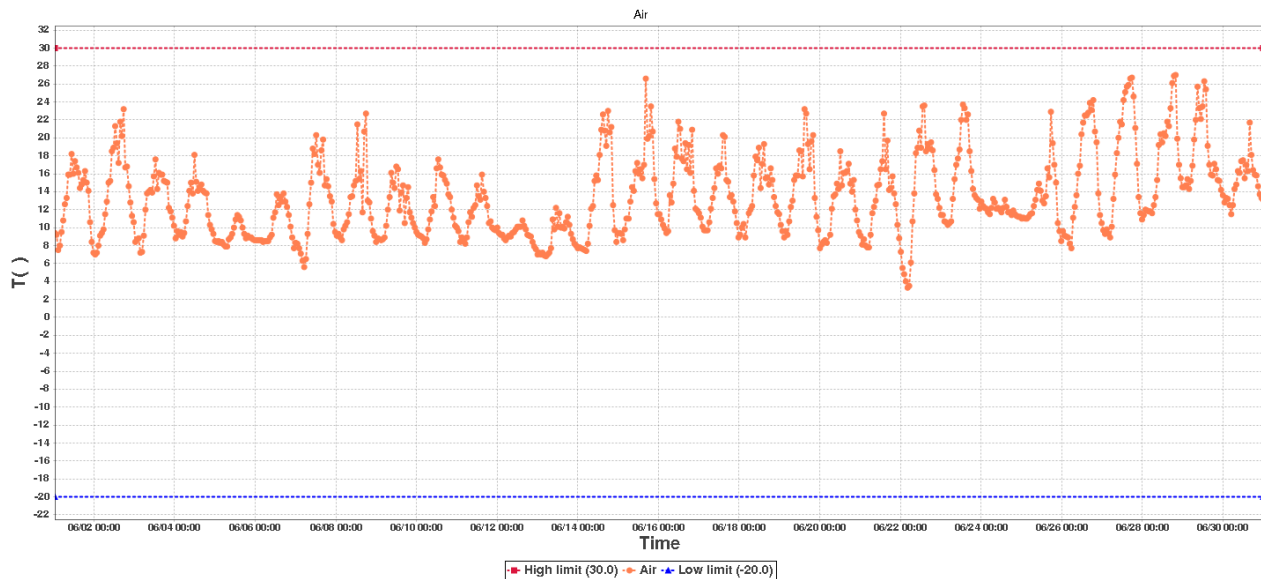

File Generated: 2019/07/02 03:30:50

RCW-600WiFi Data Log

Device Information

Device ID:	02849871144083001802	Device SUB-ID:	0
Device Name:	Ground Prob-2	Device Model:	RCW-600WiFi

Description:

Hours to monitor: 719.0

GP 1000mmSummary

High limit:	30.0	Start Time:	2019/06/01 00:48:15(GMT+01:00)
Low limit:	-20.0	End Time:	2019/06/30 23:51:34(GMT+01:00)
Max:	14.1	Data Points:	713
Min:	11.0		
Average:	12.29		

AirSummary

High limit:	30.0	Start Time:	2019/06/01 00:48:15(GMT+01:00)
Low limit:	-20.0	End Time:	2019/06/30 23:51:34(GMT+01:00)
Max:	27.0	Data Points:	713
Min:	3.3		
Average:	13.41		